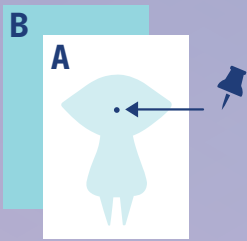

SOLAR ECLIPSE PINHOLE PROJECTOR

April 8th, 2024

1

Poke a hole in the white dot in the center.

2

With your back to the sun, view another paper or surface through the hole to see the solar eclipse as a shadow.

**Never stare directly
at the sun.**

For more eye tips,
download Blink Land
from Google Play and
the Apple App store