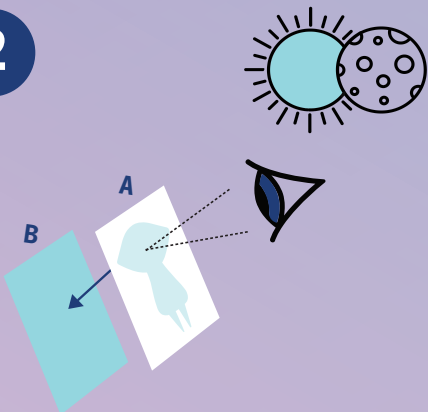

SOLAR ECLIPSE PINHOLE PROJECTOR

April 8th, 2024

1

Poke a hole in the white dot in the center.

2

With your back to the sun, view another paper or surface through the hole to see the solar eclipse as a shadow.

**Never stare directly
at the sun.**

For more eye tips,
download Blink Land
from Google Play and
the Apple App store